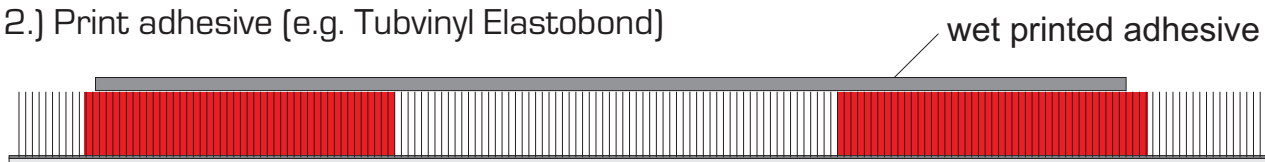

Transflock printable - usage scheme

1.) Print color (e.g. Tubvinyl Print)

2.) Print adhesive (e.g. Tubvinyl Elastobond)

3.) apply hotmelt (e.g. Tubvinyl Elastomelt 90F)

4.) Transfer and peel carrier