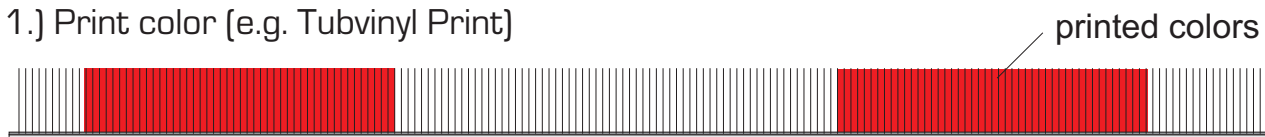

Transflock printable - usage scheme

1.) Print color (e.g. Tubvinyl Print)

2.) Print adhesive (e.g. Tubvinyl Elastobond)

3.) apply hotmelt (e.g. Tubvinyl Elastomelt 90F)

4.) Transfer and peel carrier