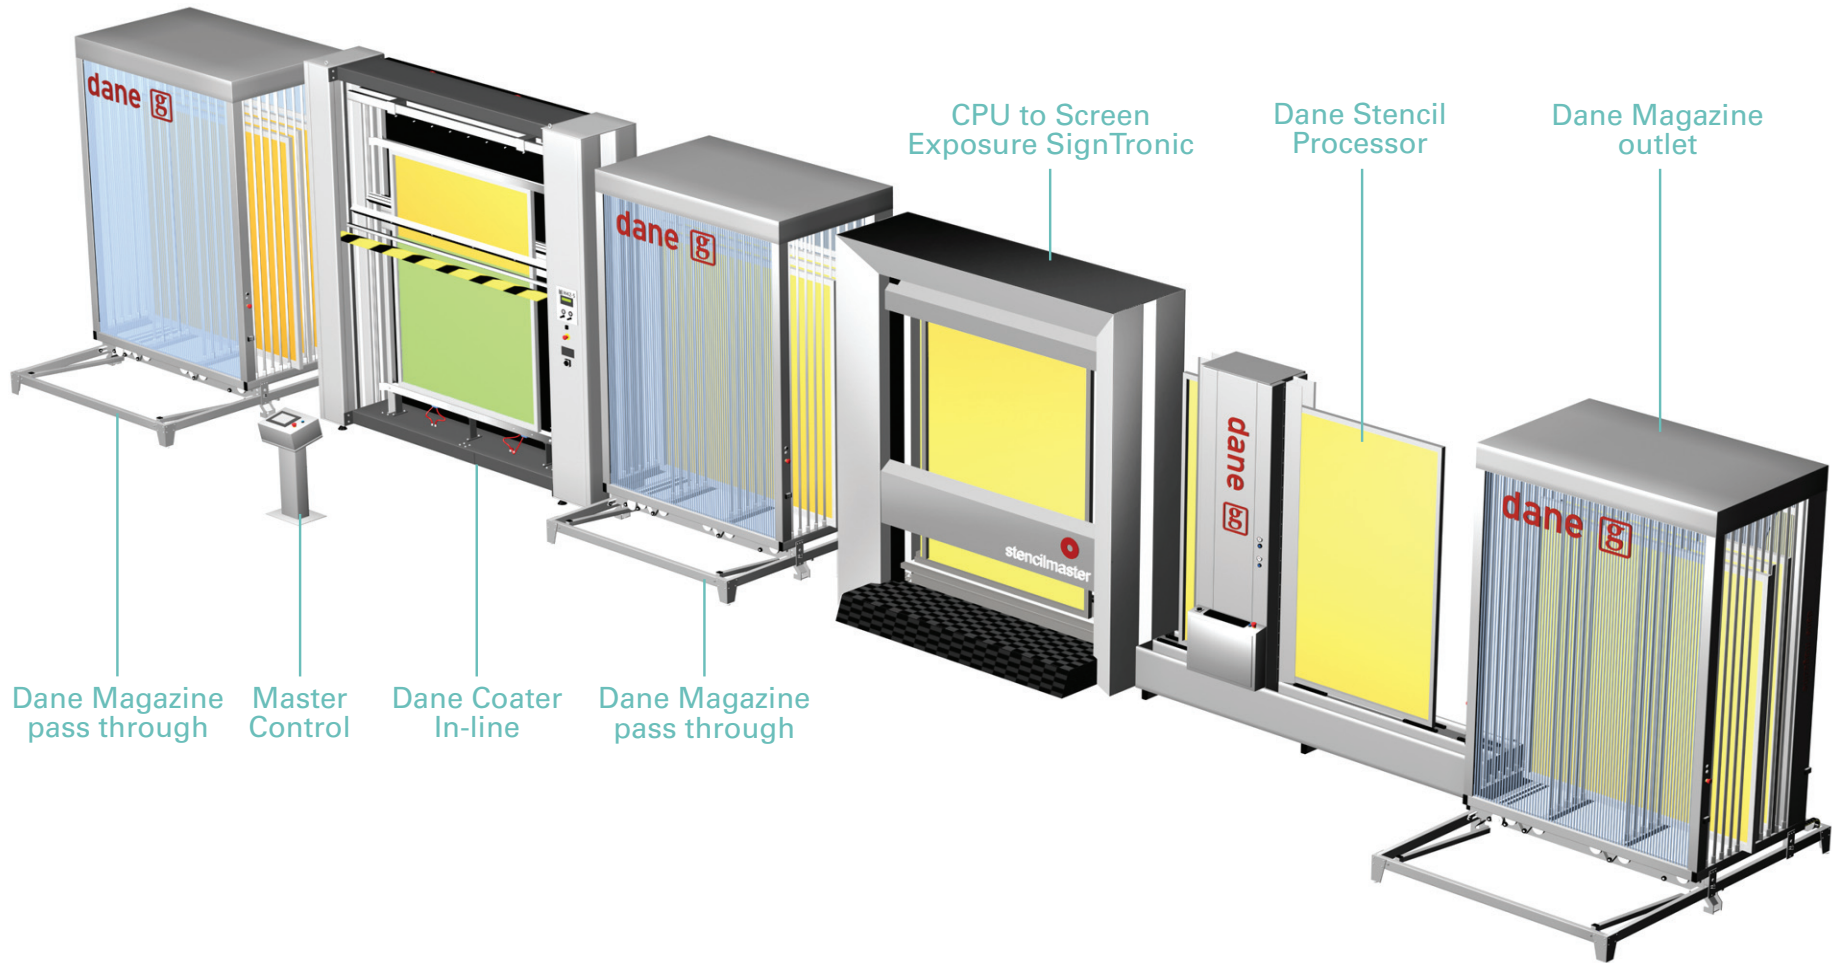

dane · system

full automatic frame processing system

groenlund machine works ltd. - pre-press & post-press machines since 1964

43 - 47 Jernholmen - 2650 hvidovre - denmark - phone +45 3234 6000 - fax +45 3234 6010 - www.ggroup.dk